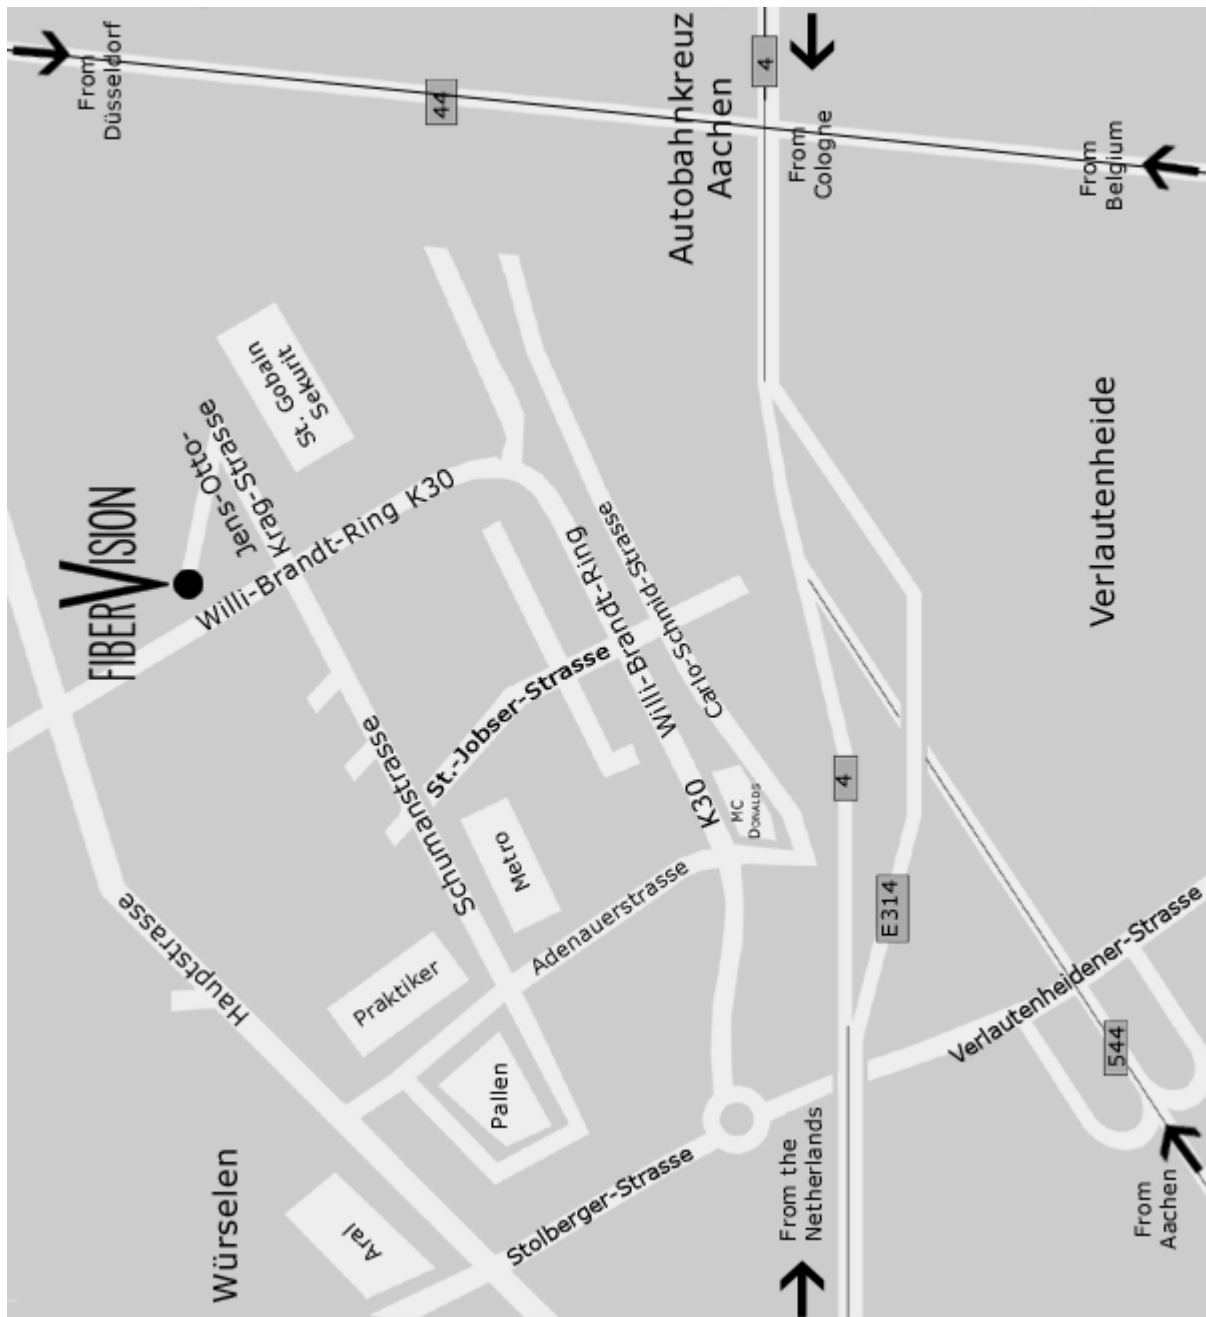

reach the Jens-Otto-Krag-Straße and
you will find us at the end of the road

»Jens-Otto-Krag-Straße« and follow
this way towards its end

---

www.fibervision.de
info@fibervision.de